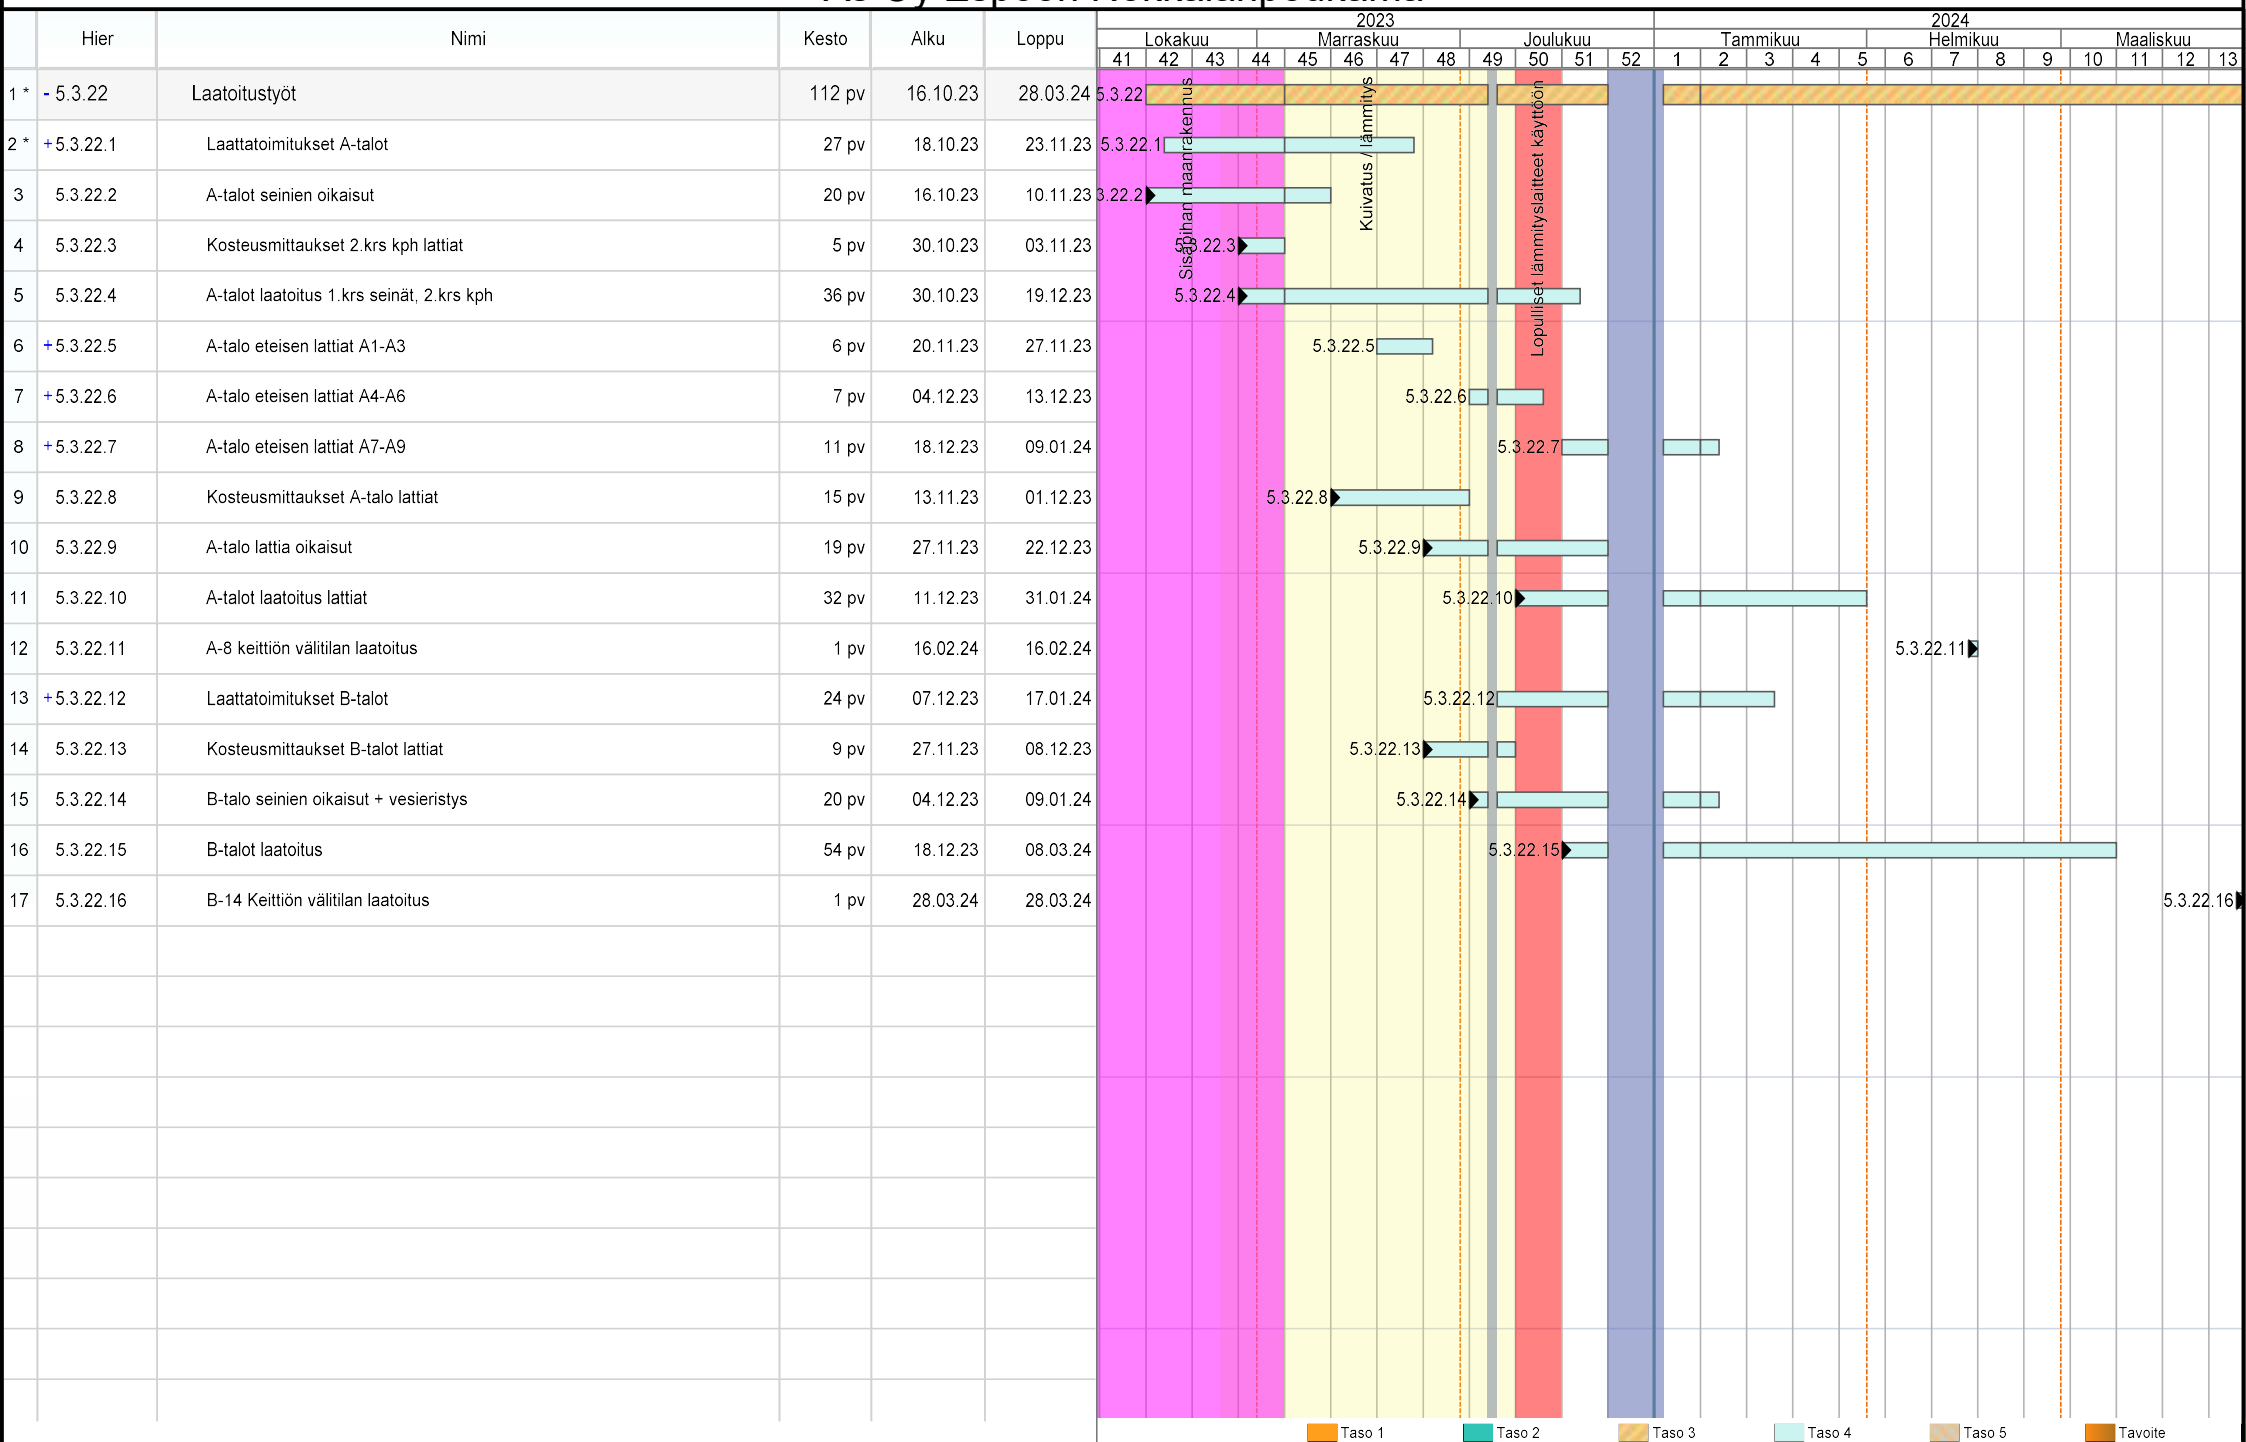

As Oy Espoon Nokkalanpoukama

Taso 1 Taso 2 Taso 3 Taso 4 Taso 5 Tavoite